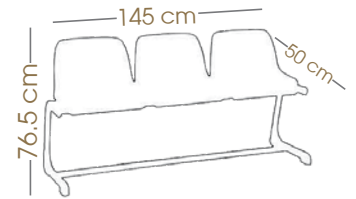

## ELEGANTE

Üçlü Bank  
Bench for Three People  
GF616

yükleme adedi  
number per packing  
1

paket ölçüleri  
packing size  
145x50x76.5 cm

40' konteyner  
container 40'  
130

90m<sup>3</sup> TIR  
truck 90m<sup>3</sup>  
180