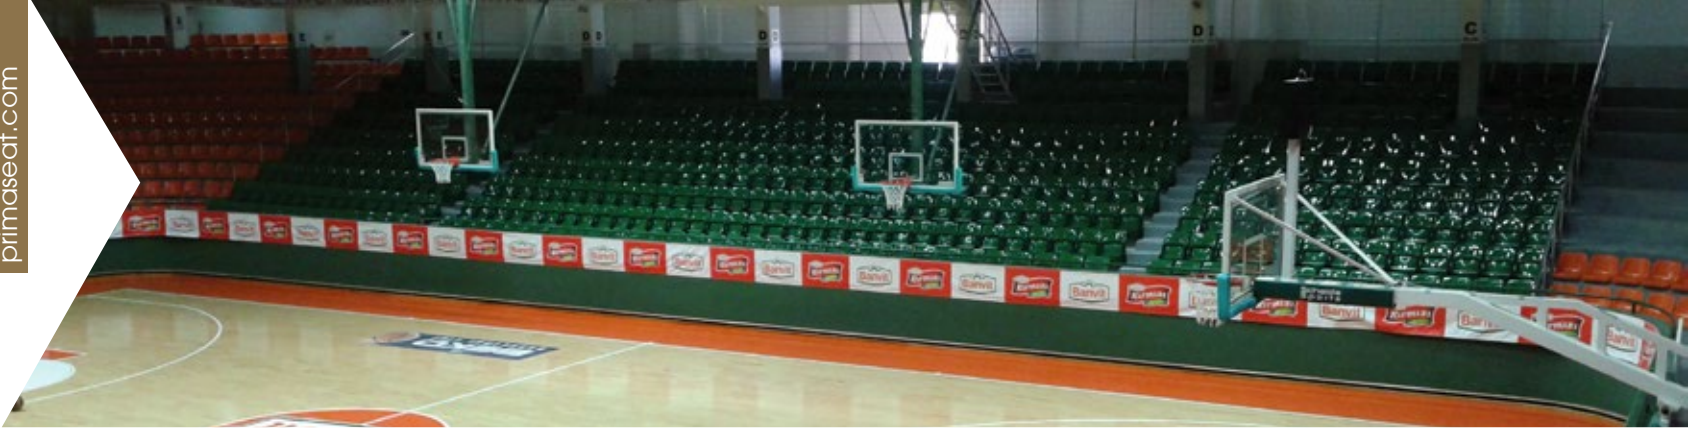

ELEGANTE

Üçlü Bank
Bench for Three People
GF616

yükleme adedi
number per packing
1

paket ölçüleri
packing size
145x50x76.5 cm

40' konteyner
container 40'
130

90m³ TIR
truck 90m³
180

MITO

Dörtlü Bank
Bench for Four People
GF618

yükleme adedi
number per packing
1

paket ölçüleri
packing size
187x50x76.5 cm

40' konteyner
container 40'
100

90m³ TIR
truck 90m³
150