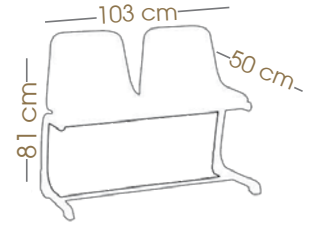

ROMANZO

İkili Bank
Bench for Two People
GF620

yükleme adedi number per packing	paket ölçüleri packing size	40' konteyner container 40'	90m³ TIR truck 90m³
1	103x50x81 cm	200	260

PAVONE

Üçlü Bank
Bench for Three People
GF622

yükleme adedi number per packing	paket ölçüleri packing size	40' konteyner container 40'	90m³ TIR truck 90m³
1	145x50x81cm	130	180