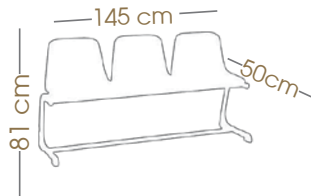

PAVONE

Üçlü Bank
Bench for Three People
GF622