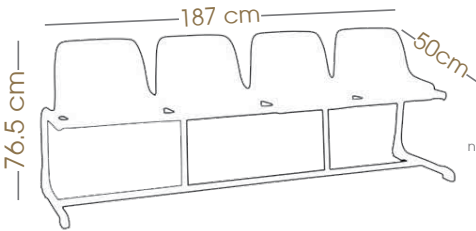

## MITO

Dörtlü Bank  
Bench for Four People  
GF618

yükleme adedi  
number per packing  
1

paket ölçüleri  
packing size  
187x50x76.5 cm

40' konteyner  
container 40'  
100

90m<sup>3</sup> TIR  
truck 90m<sup>3</sup>  
150