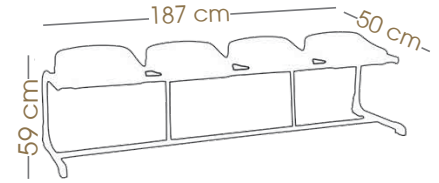

SILENZIO

Dörtlü Bank
Bench for Four People
GF613