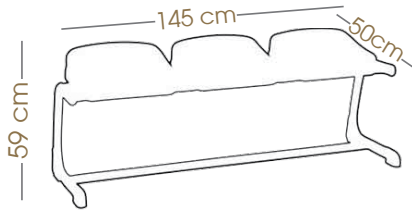

## INVITO

İkili Bank  
Bench for Two People  
GF610

yükleme adedi number per packing	paket ölçüleri packing size	40' konteyner container 40'	90m <sup>3</sup> TIR truck 90m <sup>3</sup>
1	103x50x59 cm	200	260