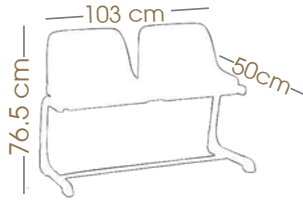

EDERA

İkili Bank
Bench for Two People
GF614

yükleme adedi number per packing	paket ölçüleri packing size	40' konteyner container 40'	90m³ TIR truck 90m³
1	103x50x76.5 cm	200	260