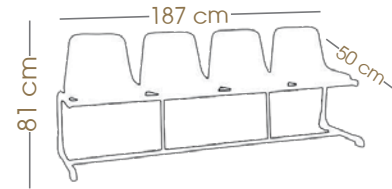

SULTANO

Dörtlü Bank
Bench for Four People
GF624

yükleme adedi number per packing	paket ölçüleri packing size	40' konteyner container 40'	90m²TIR truck 90m²
1	187x50x81 cm	100	150