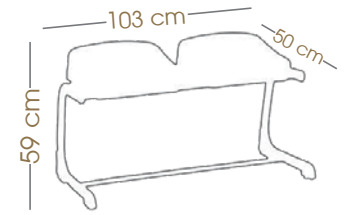

## INVITO

İkili Bank  
Bench for Two People  
GF610

yükleme adedi number per packing	paket ölçüleri packing size	40' konteyner container 40'	90m <sup>3</sup> TIR truck 90m <sup>3</sup>
1	103x50x59 cm	200	260